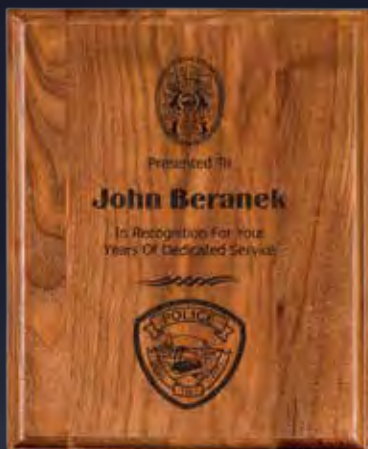

Rosewood Piano Finish Eclipse Plaque with Starburst Plate. Starburst Plates are available in Blue, Red, Green & Black. Plaques are available in Rosewood or Black.

- PSH10 7 1/4" x 8 3/4" - \$54.95
- PSH11 8 1/8" x 9 3/4" - \$64.95

Rosewood Piano Finish Shield Plaque

Additional plaque sizes and plate options are available; ask for details.

Personalization cost is extra.

GENUINE WALNUT PLAQUES

Award plaques crafted from genuine american walnut. Choose from several edge styles and many sizes.