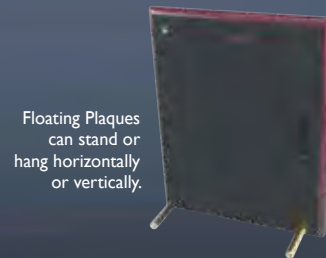

FPA1810 8" x 10" - \$98.50
 FPA1912 9" x 12" - \$115.50
 FPA11113 10 1/2" x 13" - \$139.50
 Rosewood Piano Finish Plaque with floating clear acrylic

Blank is suspended above the Piano Finish plaque.

Floating Plaques can stand or hang horizontally or vertically.