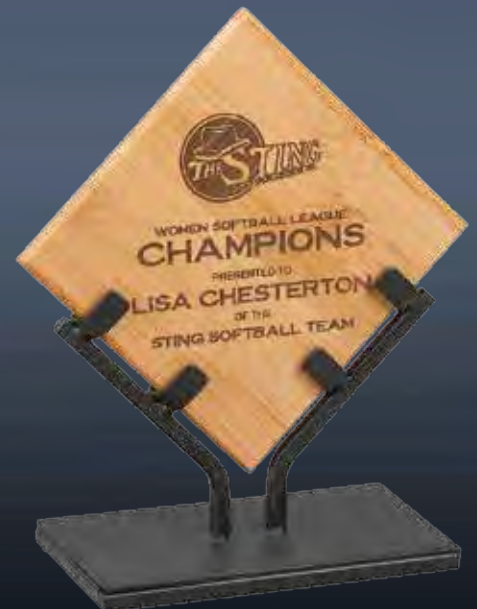

Alder Plus plaques are a combination of Red Alder and Genuine Walnut.

"OLD WEST" LOG PLAQUES, COASTERS & NAME BADGE

WLP07 7" Diameter - \$50.50
 WLP09 9" Diameter - \$59.50
 Genuine Wood Log Plaque
 (Sizes are approximate)

WLC04 4" diameter - \$10.50
 Genuine Wood Log Coaster
 (Sizes are approximate)

WLB23 2" x 3" - \$9.95
 Genuine Wood Log Name Badge
 (Sizes are approximate)

WP812HA 7 3/4" Tall - \$52.95
 Bamboo Plaque with Iron Stand
 Plaque Size: 4 1/2" x 4 1/2" x 3/8" thick