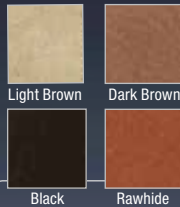

ADW10BK 10" x 2" - \$37.50

Black Acrylic Desk Wedge

LEATHERETTE CLOCKS

Leatherette Clocks are a unique award or commemoration.

Leatherette

- LLC101 Light Brown - \$58.50
- LLC201 Dark Brown - \$58.50
- LLC301 Black - \$58.50
- LLC401 Rawhide - \$58.50

4" x 5 1/2" Leatherette Arch Clock
(Only available in 4 colors)

Leatherette Clocks
are only available
in 4 colors.

- LLC102 Light Brown - \$66.50
- LLC202 Dark Brown - \$66.50
- LLC302 Black - \$66.50
- LLC402 Rawhide - \$66.50