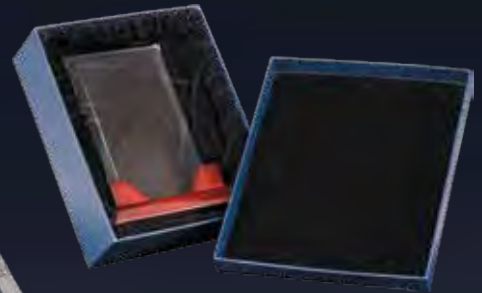

PRESTIGE PREMIER ACRYLIC

Premier acrylic with a beautiful rosewood piano finish base.

PTA43 9 1/2" - \$99.50
Diamond Prestige Acrylic

PTA41 8 1/2" - \$82.50
Diamond Prestige Acrylic

All Prestige Acrylic comes packaged in Velvet Lined Gift Boxes.