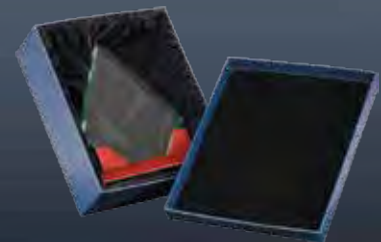

All Premier Prestige Glass
includes presentation box.